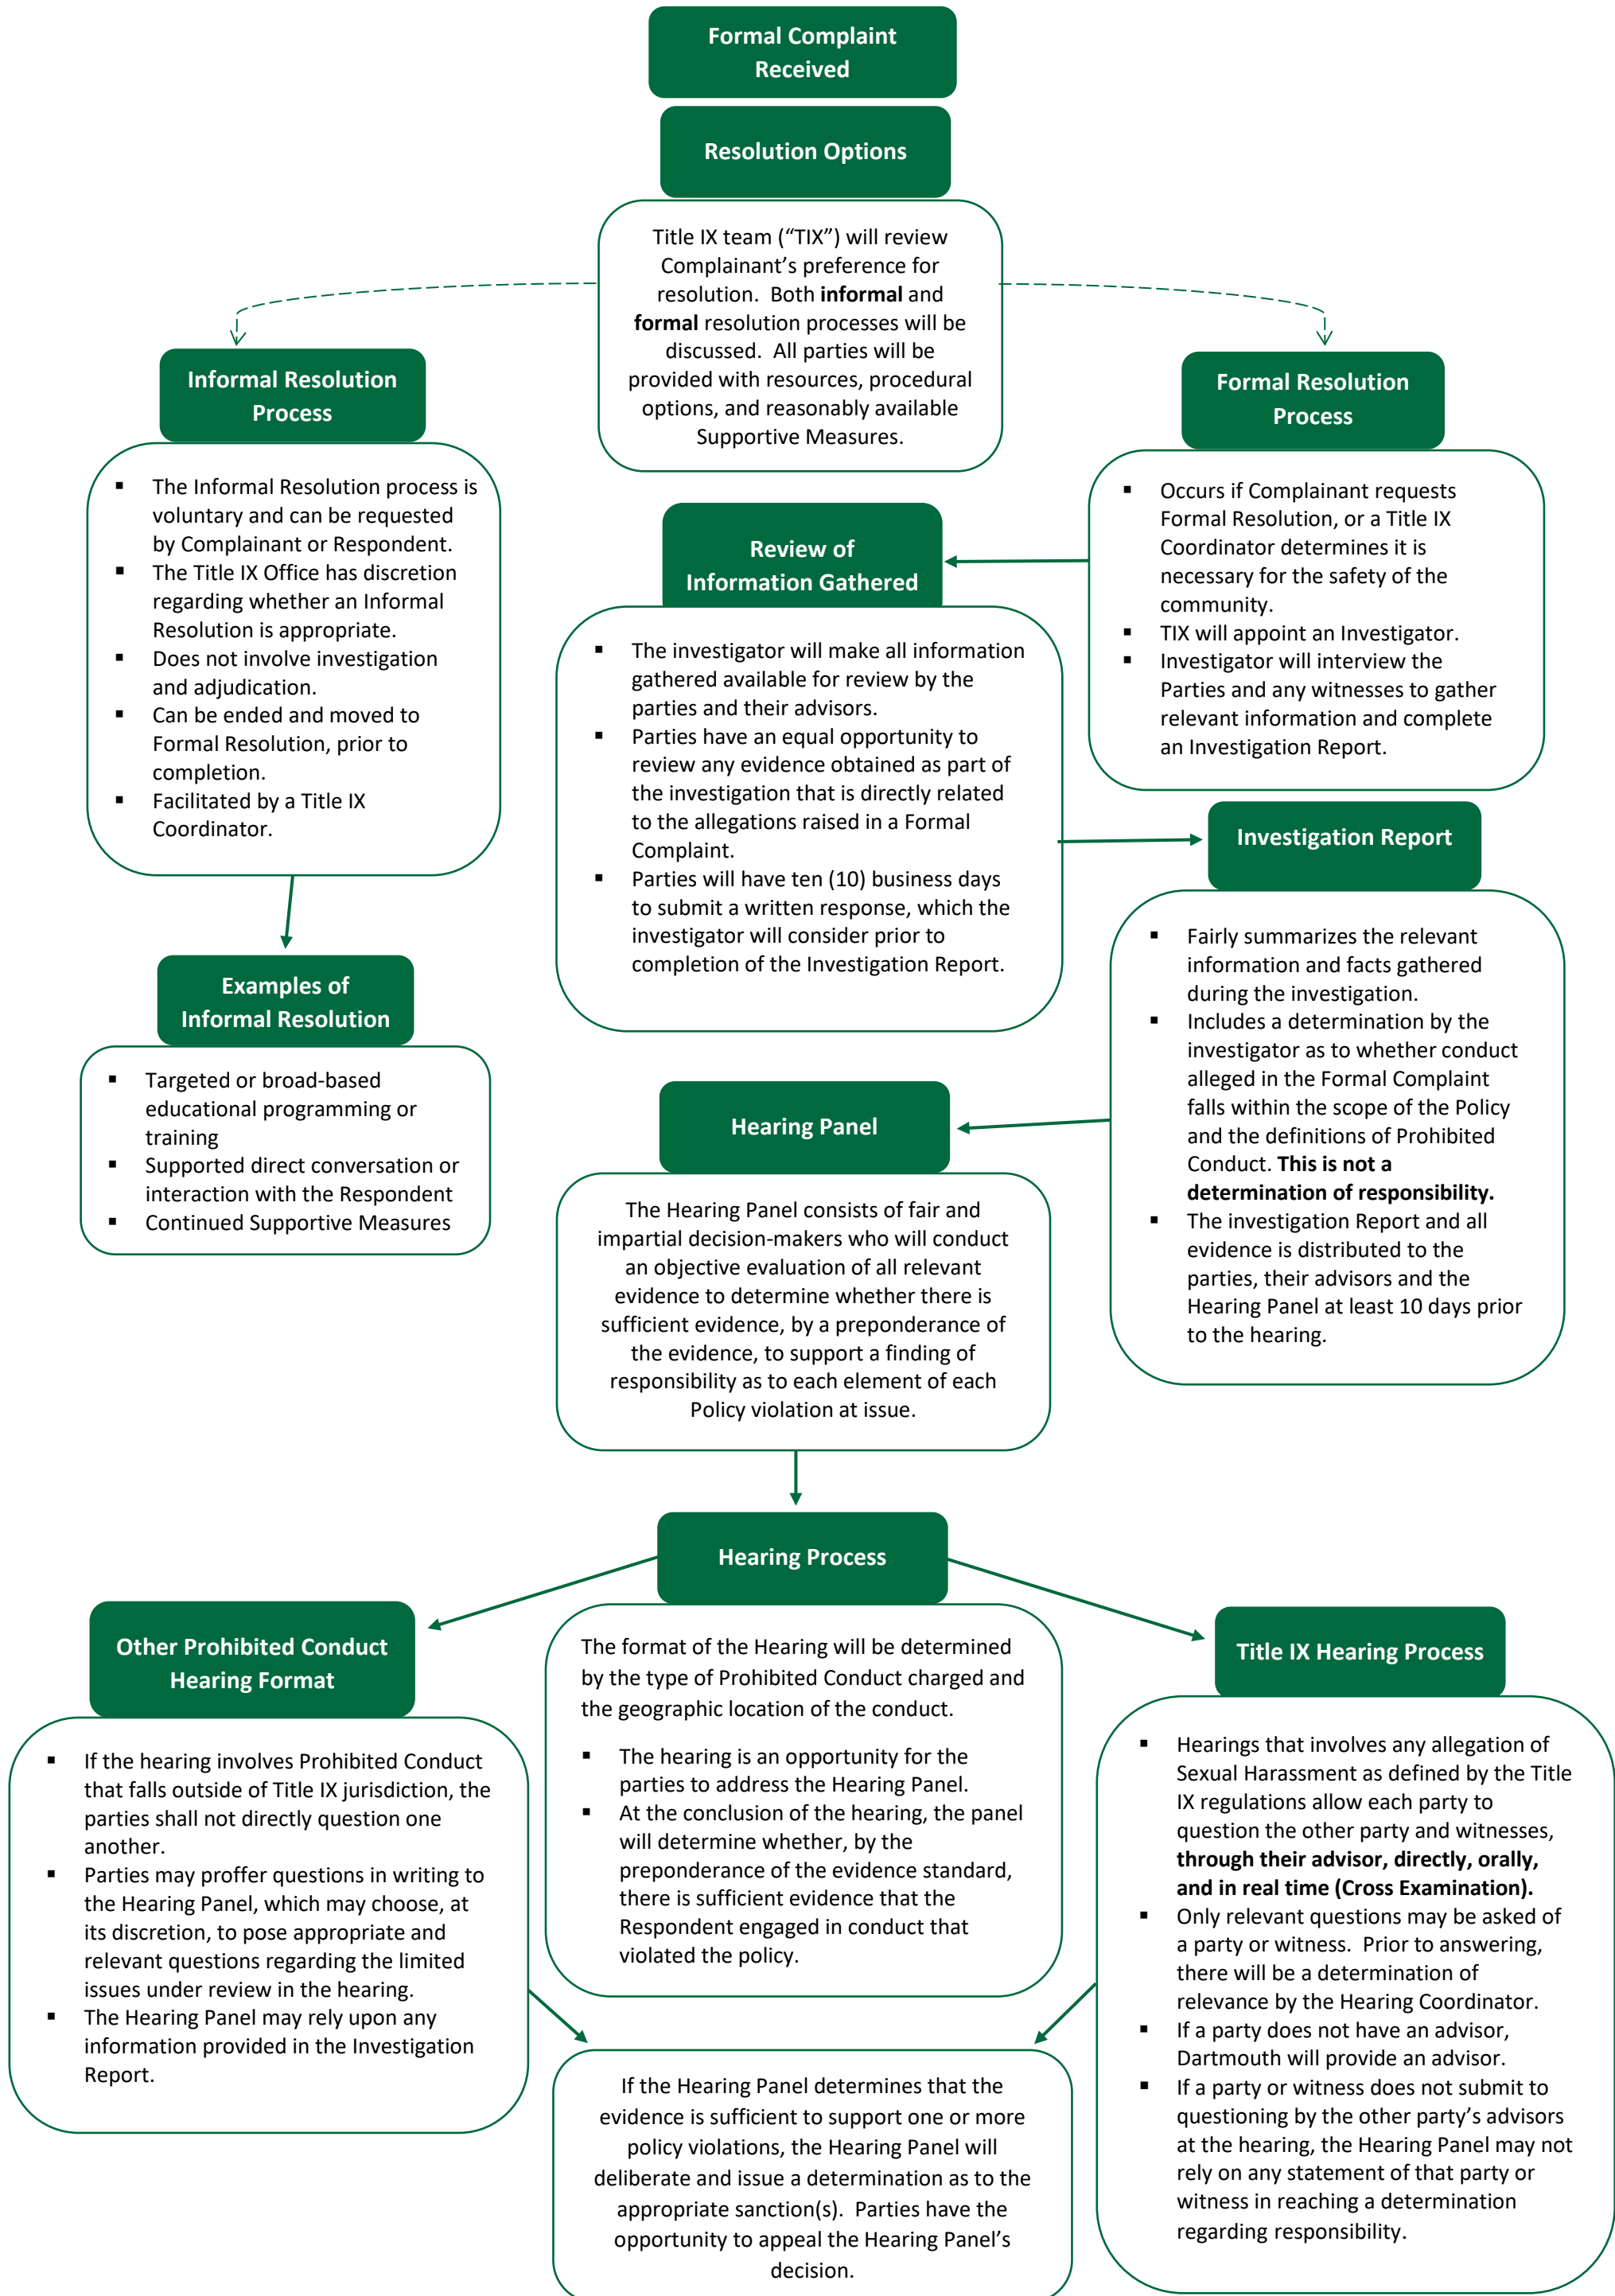

**PROCESS FOR RESOLVING REPORTS AGAINST STUDENTS**  
**Pursuant to the Dartmouth Sexual and Gender-Based Misconduct Policy\***

\*Please refer to full policy and procedures at: <https://sexual-respect.dartmouth.edu/compliance/dartmouth-policies-procedures>