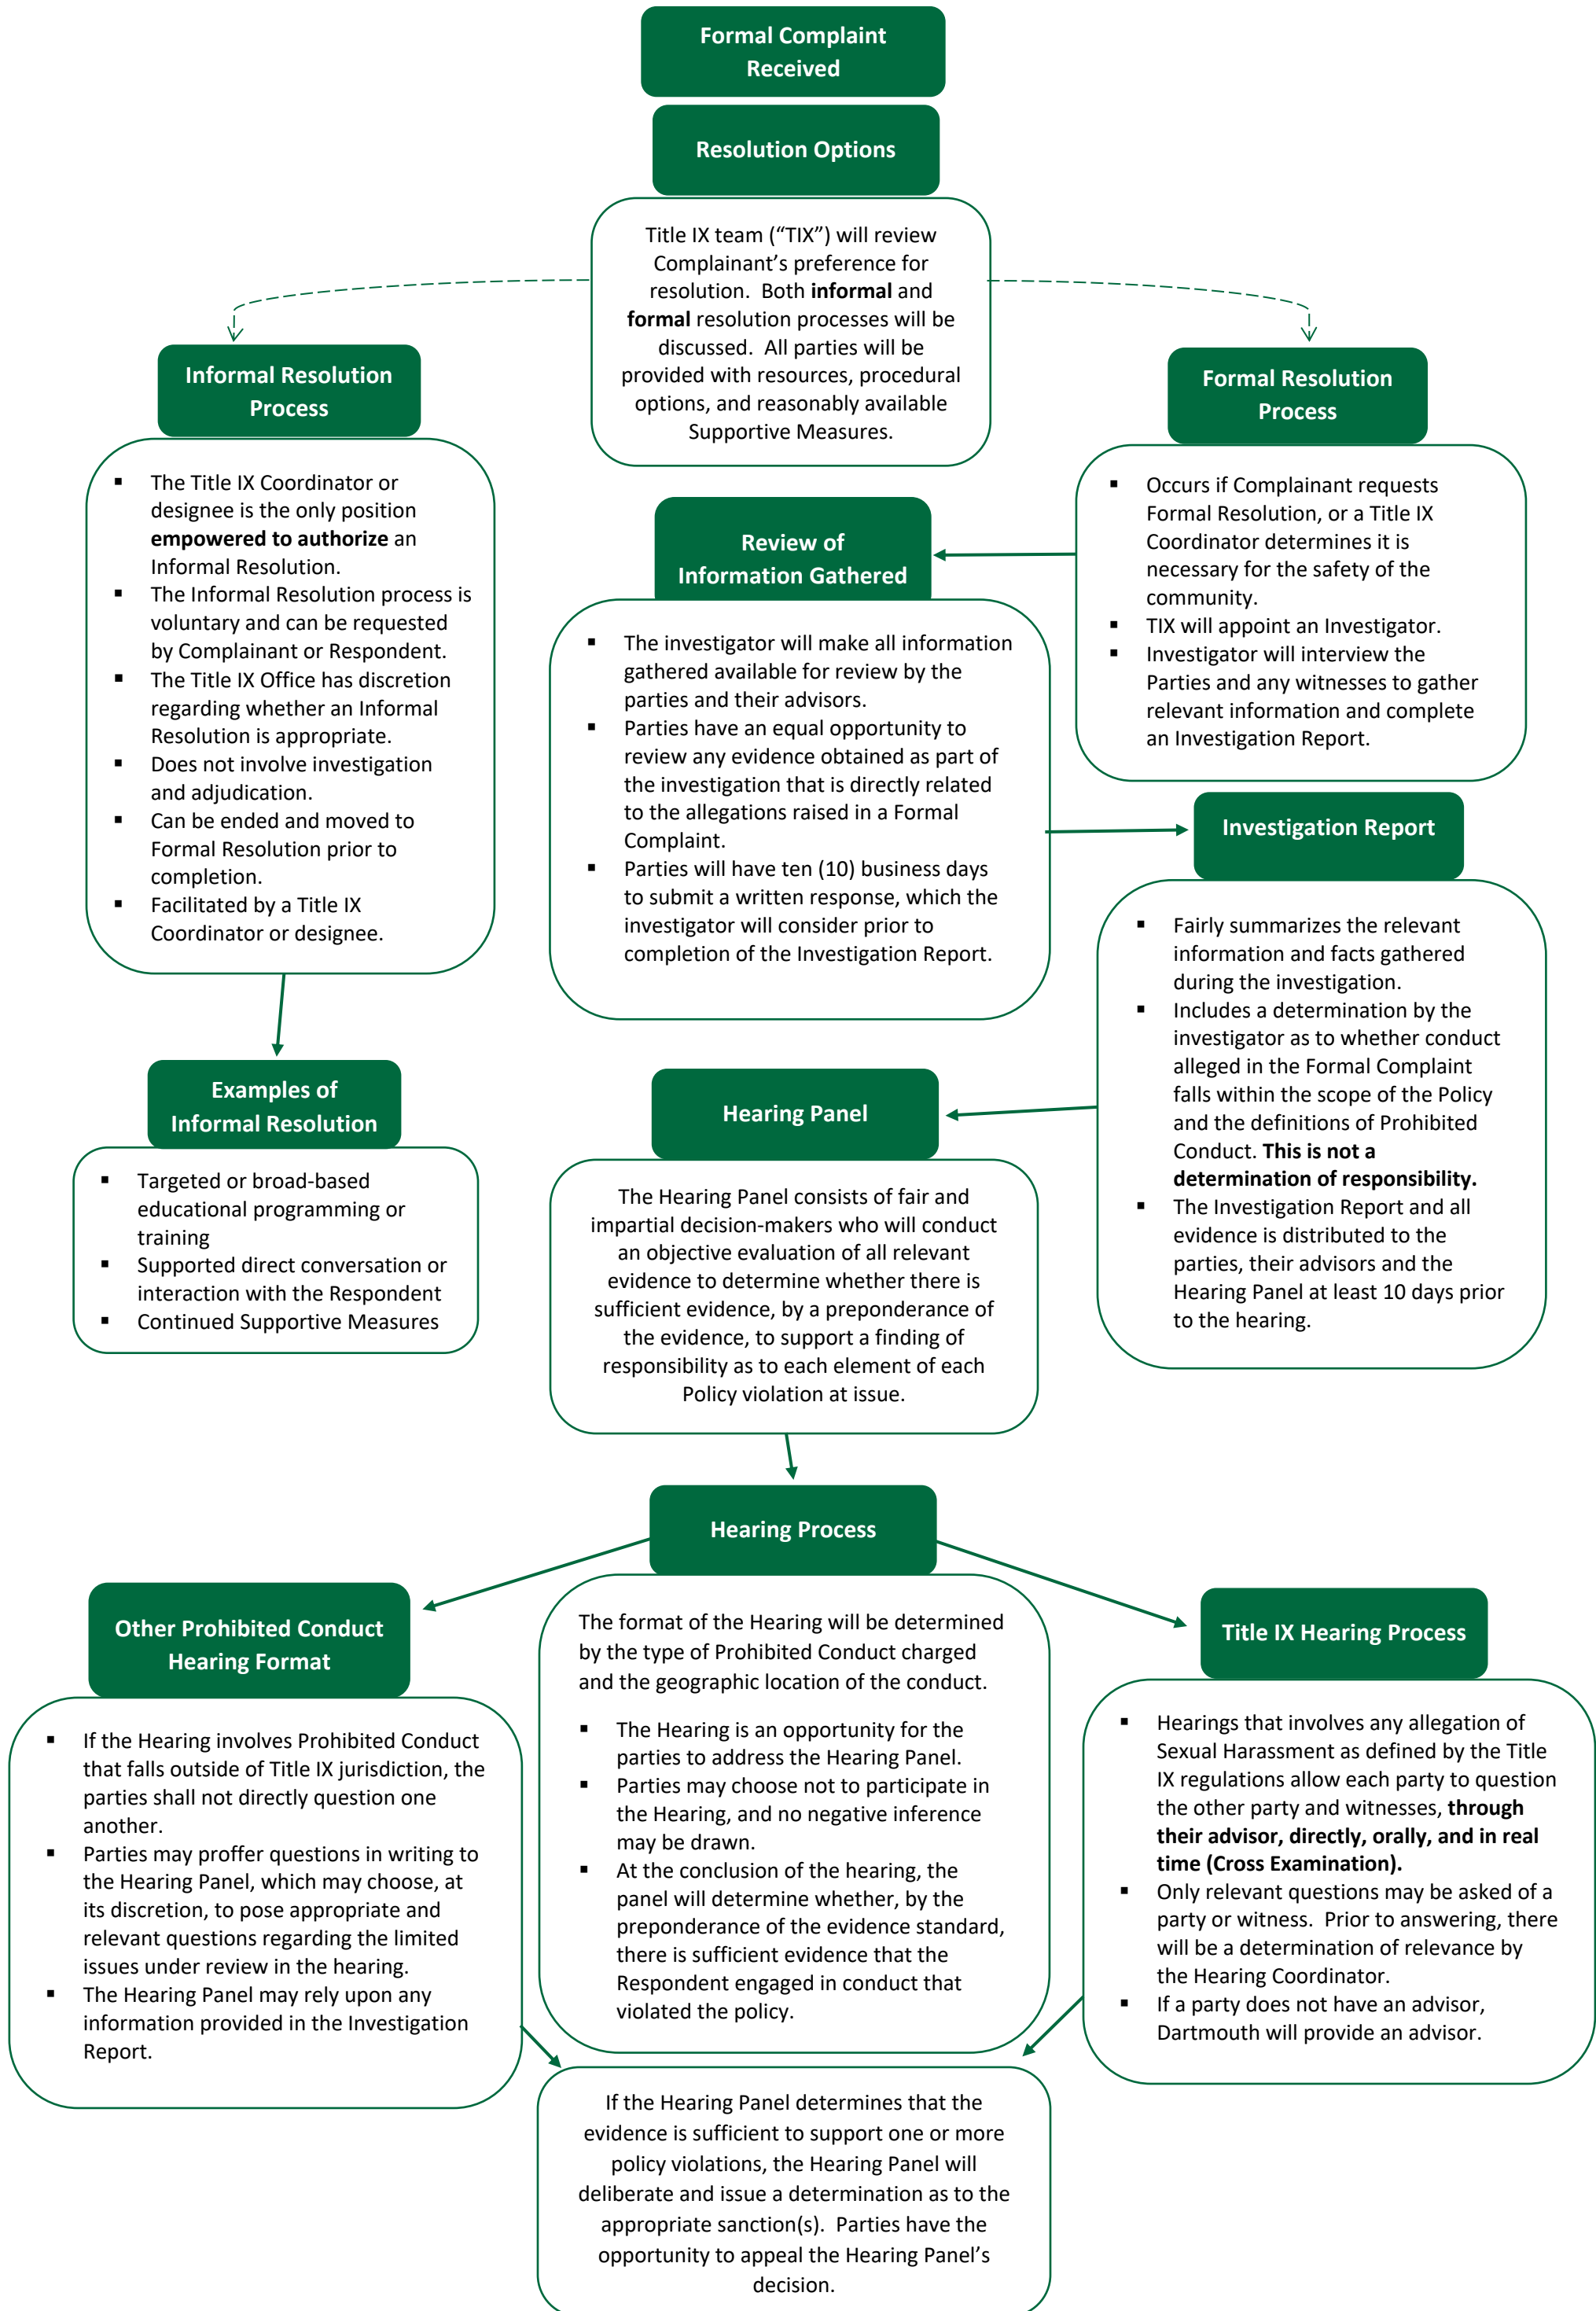

PROCESS FOR RESOLVING REPORTS AGAINST STUDENTS
Pursuant to the Dartmouth Sexual and Gender-Based Misconduct Policy*

*Please refer to full policy and procedures at: <https://sexual-respect.dartmouth.edu/compliance/dartmouth-policies-procedures>